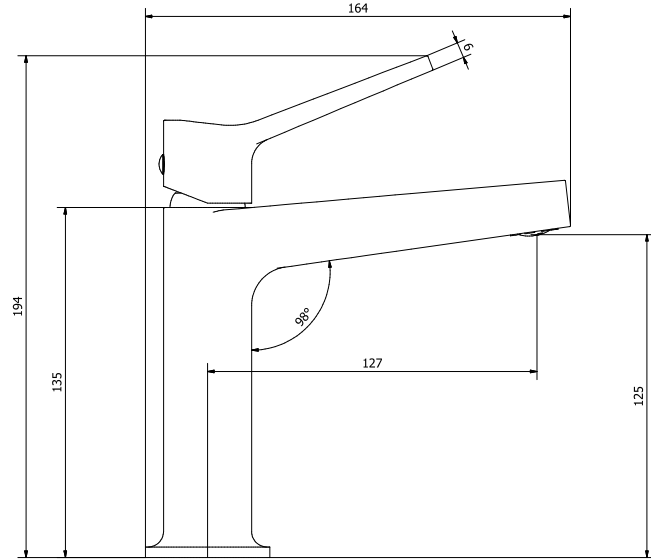

www.ibrubinetterie.it

TWIT
TW200

Range
Product

Product Description

Mono hole washbasin mixer with a 1-1/4" click-clack automatic pop-up waste, a metal lever and the base integrated within the body as single-casted.

Tech Specifications

iB Standard	Possible Alternative
-------------	----------------------

Cartridge	iB 25 mms Ceramic Discs Cartridge	Flow Restrictions – See below
Wall Hoses	Flexible Inox 3/8", 450 mms long	Flexible Inox 1/2", 450 mms long Copper Tails PEX Pipes
		Different lengths available on request

Aerator M 18,5X1

Flow Rate
(+/- 10%)

1 BAR	5,5 l/m
2 BAR	7,5 l/m
3 BAR	9,5 l/m

Changing aerator or adding flow restrictors in the hoses, the following range of TOP flow rates can be achieved	0,5 l/m
	1,0 l/m
	1,5 l/m
	3,0 l/m
	4,0 l/m
	6,0 l/m
	7,0 l/m