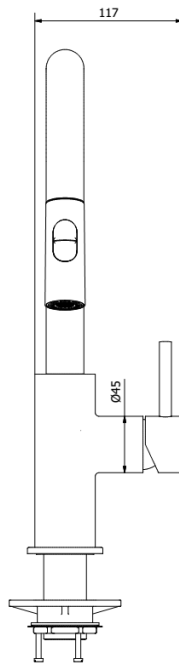

www.ibrubinetterie.it

LOFT
LO381

Range
Product

Product Description

Lateral lever and extractible sink mixer 402 mms high.

Available finishings

Chrome
Nickel Brushed
Glossy White

Glossy Black
Matt White
Matt Black

PVD Gold
Gold
Rose Gold

Copper
Bronze
YO - Your Own

Tech Specifications

iB Standard	Possible Alternative
-------------	----------------------

Wall Hoses

G 3/8"

Aerator

M 22X1

Material

Brass
According to CUZN35PB2AL-B(CB752S)
Max Lead content: 1,6%

Production

Main body is a single casted piece

info@ibrubinetterie.it

p.iva 01785230986
capitale sociale € 420.000,00 i. v.

T +39 030 802101
F +39 030 803097