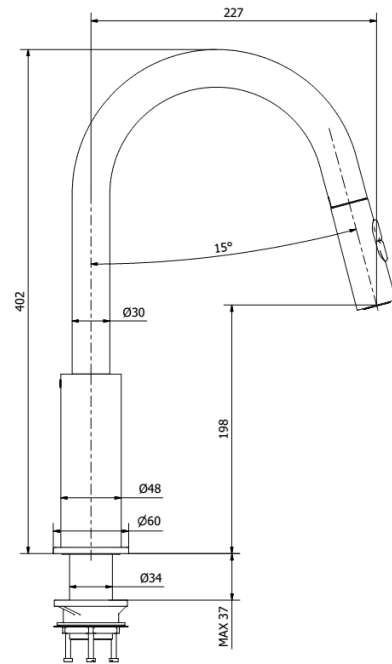

www.ibrubinetterie.it

LOFT
LO381

Range
Product

Product Description

Lateral lever and extractible sink mixer 402 mms high.

Available finishings

Chrome
Nickel Brushed
Glossy White

Glossy Black
Matt White
Matt Black

PVD Gold
Gold
Rose Gold

Copper
Bronze
YO - Your Own

Tech Specifications

iB Standard	Possible Alternative
-------------	----------------------

Wall Hoses

G 3/8"

Aerator

M 22X1

Material

Brass
According to CUZN35PB2AL-B(CB752S)
Max Lead content: 1,6%

Production

Main body is a single casted piece

info@ibrubinetterie.it

p.iva 01785230986
capitale sociale € 420.000,00 i. v.

T +39 030 802101
F +39 030 803097