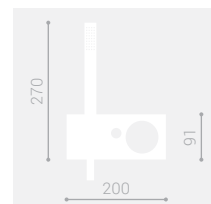

MR 399 Bordovasca da terra / Free standing bath mixer (floor mounted)

MR 313 Miscelatore doccia incasso due vie con kit doccia integrato /  
Two ways built-in shower mixer with integrate shower kit

MR313