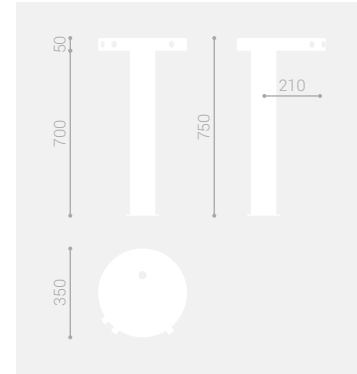

E' escluso dalla confezione il set di fissaggio
addizionale del bordo vasca 399 per
l'installazione ad incasso a terra.
Free standing bath mixer (floor mounted)
MR399 does not include the recessed floor
fixing system.

MR 399 Bordovasca da terra / Free standing bath mixer (floor mounted)