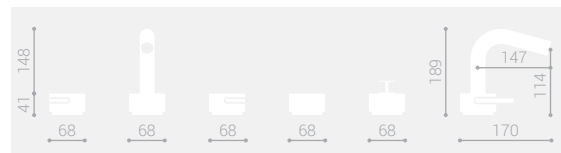

*MARMO introduces in the bathroom the elegance of a timeless material with an iconic shape*

MR 396 Bordovasca d'appoggio 5 fori / Five hole deck mounted bath

MM396

MR396

MR 398 Bordovasca a parete 5 fori / Five hole wall mounted bath