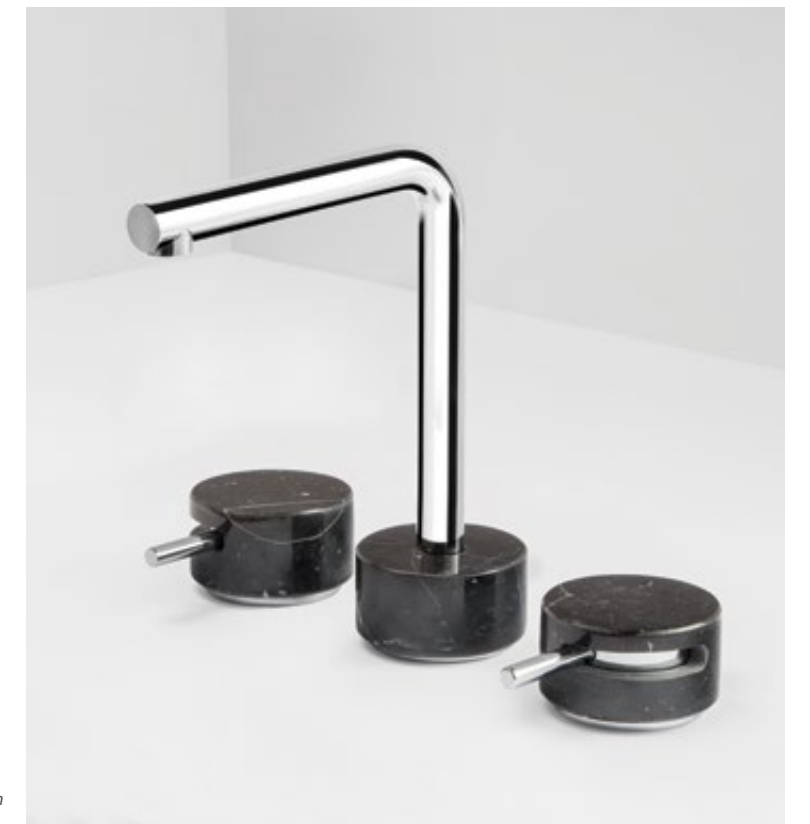

MM 392 Lavabo tre fori / Three hole washbasin