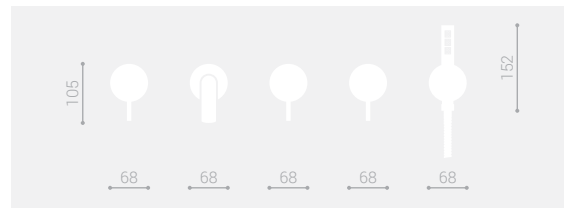

*MARMO introduces in the bathroom the elegance of a timeless material with an iconic shape*

MR 396 Bordovasca d'appoggio 5 fori / Five hole deck mounted bath

MM396

MR396

MR 398 Bordovasca a parete 5 fori / Five hole wall mounted bath