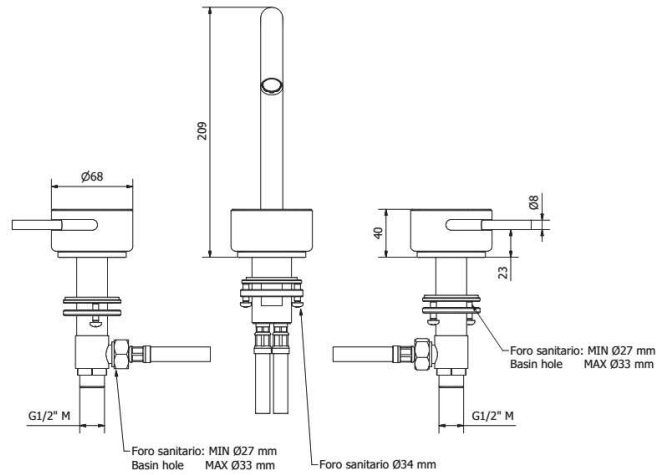

www.ibrubinetterie.it

MARMO
MR392_2

Range
Product

Product Description

Three holes washbasin with short spout complete with 1-1/4" click-clack automatic pop-up waste and metal levers, all integrated on black marble bases.

Tech Specifications

iB Standard	Possible Alternative
-------------	----------------------

Headwork G 1/2" Ceramic Headwork

Aerator M 16,5X1

Sidebody valve W26x19

Flow Rate (+/- 10%)

1 BAR	4,7 l/m
2 BAR	5,0 l/m
3 BAR	5,0 l/m

Changing aerator, cartridge or adding flow restrictors in the hoses, the following TOP flow rates can be achieved	3,4 l/m
	3,7 l/m
	4,2 l/m
	4,5 l/m
	4,7 l/m
	5,0 l/m

Material Brass
According to CUZN35PB2AL-B(CB752S)
Max Lead content: 1,6%