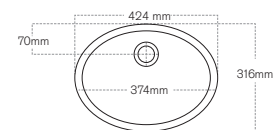

AVAILABLE IN THIS  
CORIAN® COLOUR

GLACIER WHITE

PURE CORIAN® 810 VANITY  
BASIN ALSO AVAILABLE IN THIS  
CORIAN® COLOUR

CAMEO WHITE

PURE CORIAN® 4530

PURE CORIAN® 5532

PURE CORIAN® 810\*

PURE CORIAN® 820