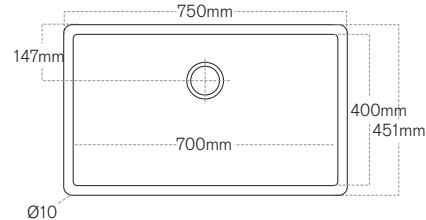

PURE CORIAN® 966