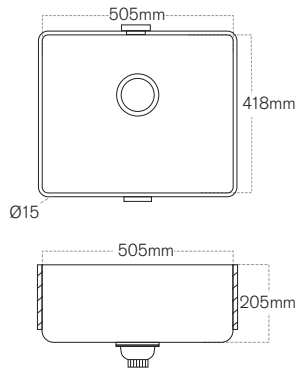

DUO SINK RANGE - CONTEMPORARY DESIGN CONSIDERATIONS

- All DUO sinks must be under-mounted
- All DUO sinks come with basket wastes and overflow kits
- DUO sinks are warranted for use with instant boiling hot water taps
- DUO sinks are NOT warranted for use with in sink garbage disposals
- Further technical information is available at corian.co.nz