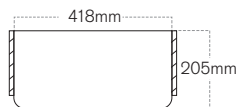

DUO SINK RANGE - CLASSIC DESIGN CONSIDERATIONS

AVAILABLE IN THIS
CORIAN® COLOUR

- All DUO sinks must be under-mounted
- All DUO sinks come with basket wastes and overflow kits
- DUO sinks are warranted for use with instant boiling hot water taps
- DUO sinks are NOT warranted for use with in sink garbage disposals
- Further technical information is available at corian.co.nz

DUO 014