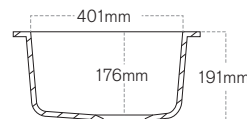

PURE CORIAN® 966