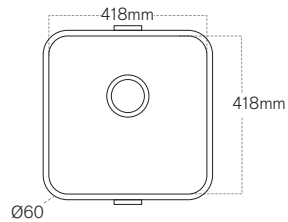

DUO SINK RANGE - CLASSIC DESIGN CONSIDERATIONS

AVAILABLE IN THIS
CORIAN® COLOUR

- All DUO sinks must be under-mounted
- All DUO sinks come with basket wastes and overflow kits
- DUO sinks are warranted for use with instant boiling hot water taps
- DUO sinks are NOT warranted for use with in sink garbage disposals
- Further technical information is available at corian.co.nz

DUO 014