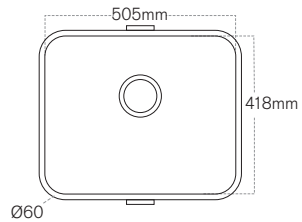

DUO SINK RANGE - CLASSIC DESIGN CONSIDERATIONS

AVAILABLE IN THIS
CORIAN® COLOUR

- All DUO sinks must be under-mounted
- All DUO sinks come with basket wastes and overflow kits
- DUO sinks are warranted for use with instant boiling hot water taps
- DUO sinks are NOT warranted for use with in sink garbage disposals
- Further technical information is available at corian.co.nz

DUO 014