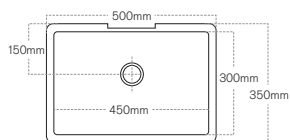

PURE CORIAN® BASINS

DESIGN CONSIDERATIONS

- All vanity basins must be under-mounted
- All vanity basins come with overflows and overflow kits
- Further technical information is available at corian.co.nz

AVAILABLE IN THIS
CORIAN® COLOUR

GLACIER WHITE

PURE CORIAN® 810 VANITY
BASIN ALSO AVAILABLE IN THIS
CORIAN® COLOUR

CAMEO WHITE

PURE CORIAN® 4530