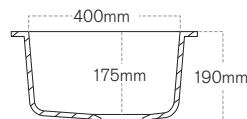

PURE CORIAN® 970