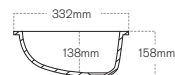

AVAILABLE IN THIS  
CORIAN® COLOUR

GLACIER WHITE

PURE CORIAN® 810 VANITY  
BASIN ALSO AVAILABLE IN THIS  
CORIAN® COLOUR

CAMEO WHITE

PURE CORIAN® 4530

PURE CORIAN® 5532

PURE CORIAN® 810\*

PURE CORIAN® 820