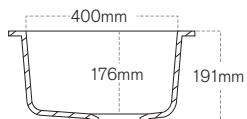

PURE CORIAN® SINK RANGE

DESIGN CONSIDERATIONS

AVAILABLE IN THIS
CORIAN® COLOUR

GLACIER WHITE

- All PURE Corian® sinks must be under-mounted
- PURE Corian® sinks do not come with an overflow – these can be added by an Authorised Corian® Fabricator
- PURE Corian® sinks are NOT warranted for use with instant boiling hot water taps
- Further technical information is available at corian.co.nz

PURE CORIAN® 965