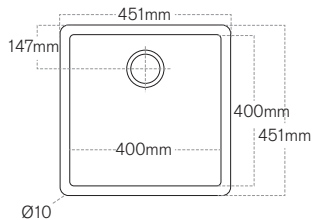

PURE CORIAN® SINK RANGE

DESIGN CONSIDERATIONS

AVAILABLE IN THIS
CORIAN® COLOUR

GLACIER WHITE

- All PURE Corian® sinks must be under-mounted
- PURE Corian® sinks do not come with an overflow – these can be added by an Authorised Corian® Fabricator
- PURE Corian® sinks are NOT warranted for use with instant boiling hot water taps
- Further technical information is available at corian.co.nz

PURE CORIAN® 965