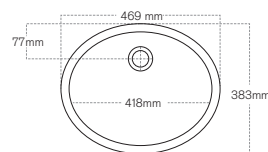

AVAILABLE IN THIS  
CORIAN® COLOUR

GLACIER WHITE

PURE CORIAN® 810 VANITY  
BASIN ALSO AVAILABLE IN THIS  
CORIAN® COLOUR

CAMEO WHITE

PURE CORIAN® 4530

PURE CORIAN® 5532

PURE CORIAN® 810\*

PURE CORIAN® 820