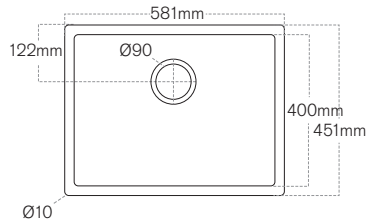

PURE CORIAN® 970