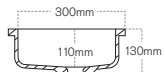

PURE CORIAN® BASINS

DESIGN CONSIDERATIONS

- All vanity basins must be under-mounted
- All vanity basins come with overflows and overflow kits
- Further technical information is available at corian.co.nz

AVAILABLE IN THIS
CORIAN® COLOUR

GLACIER WHITE

PURE CORIAN® 810 VANITY
BASIN ALSO AVAILABLE IN THIS
CORIAN® COLOUR

CAMEO WHITE

PURE CORIAN® 4530