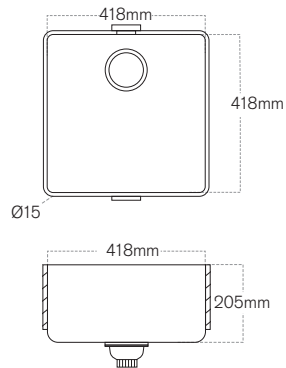

DUO SINK RANGE - CONTEMPORARY DESIGN CONSIDERATIONS

- All DUO sinks must be under-mounted
- All DUO sinks come with basket wastes and overflow kits
- DUO sinks are warranted for use with instant boiling hot water taps
- DUO sinks are NOT warranted for use with in sink garbage disposals
- Further technical information is available at corian.co.nz

**AVAILABLE IN THESE
8 CORIAN® COLOURS**

DESIGNER WHITE

GLACIER WHITE

CAMEO WHITE

ANTARCTICA

VENARO WHITE

CIRRUS WHITE

CLAM SHELL

RAIN CLOUD