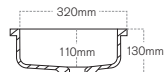

AVAILABLE IN THIS  
CORIAN® COLOUR

GLACIER WHITE

PURE CORIAN® 810 VANITY  
BASIN ALSO AVAILABLE IN THIS  
CORIAN® COLOUR

CAMEO WHITE

PURE CORIAN® 4530

PURE CORIAN® 5532

PURE CORIAN® 810\*

PURE CORIAN® 820