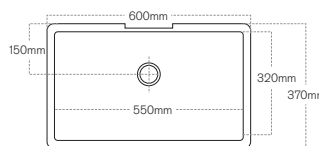

AVAILABLE IN THIS  
CORIAN® COLOUR

GLACIER WHITE

PURE CORIAN® 810 VANITY  
BASIN ALSO AVAILABLE IN THIS  
CORIAN® COLOUR

CAMEO WHITE

PURE CORIAN® 4530

PURE CORIAN® 5532

PURE CORIAN® 810\*

PURE CORIAN® 820