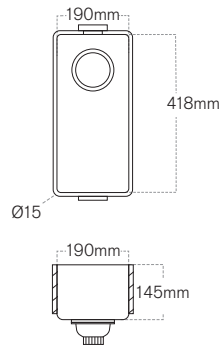

**AVAILABLE IN THESE
8 CORIAN® COLOURS**

DESIGNER WHITE

GLACIER WHITE

CAMEO WHITE

ANTARCTICA

VENARO WHITE

CIRRUS WHITE

CLAM SHELL

RAIN CLOUD